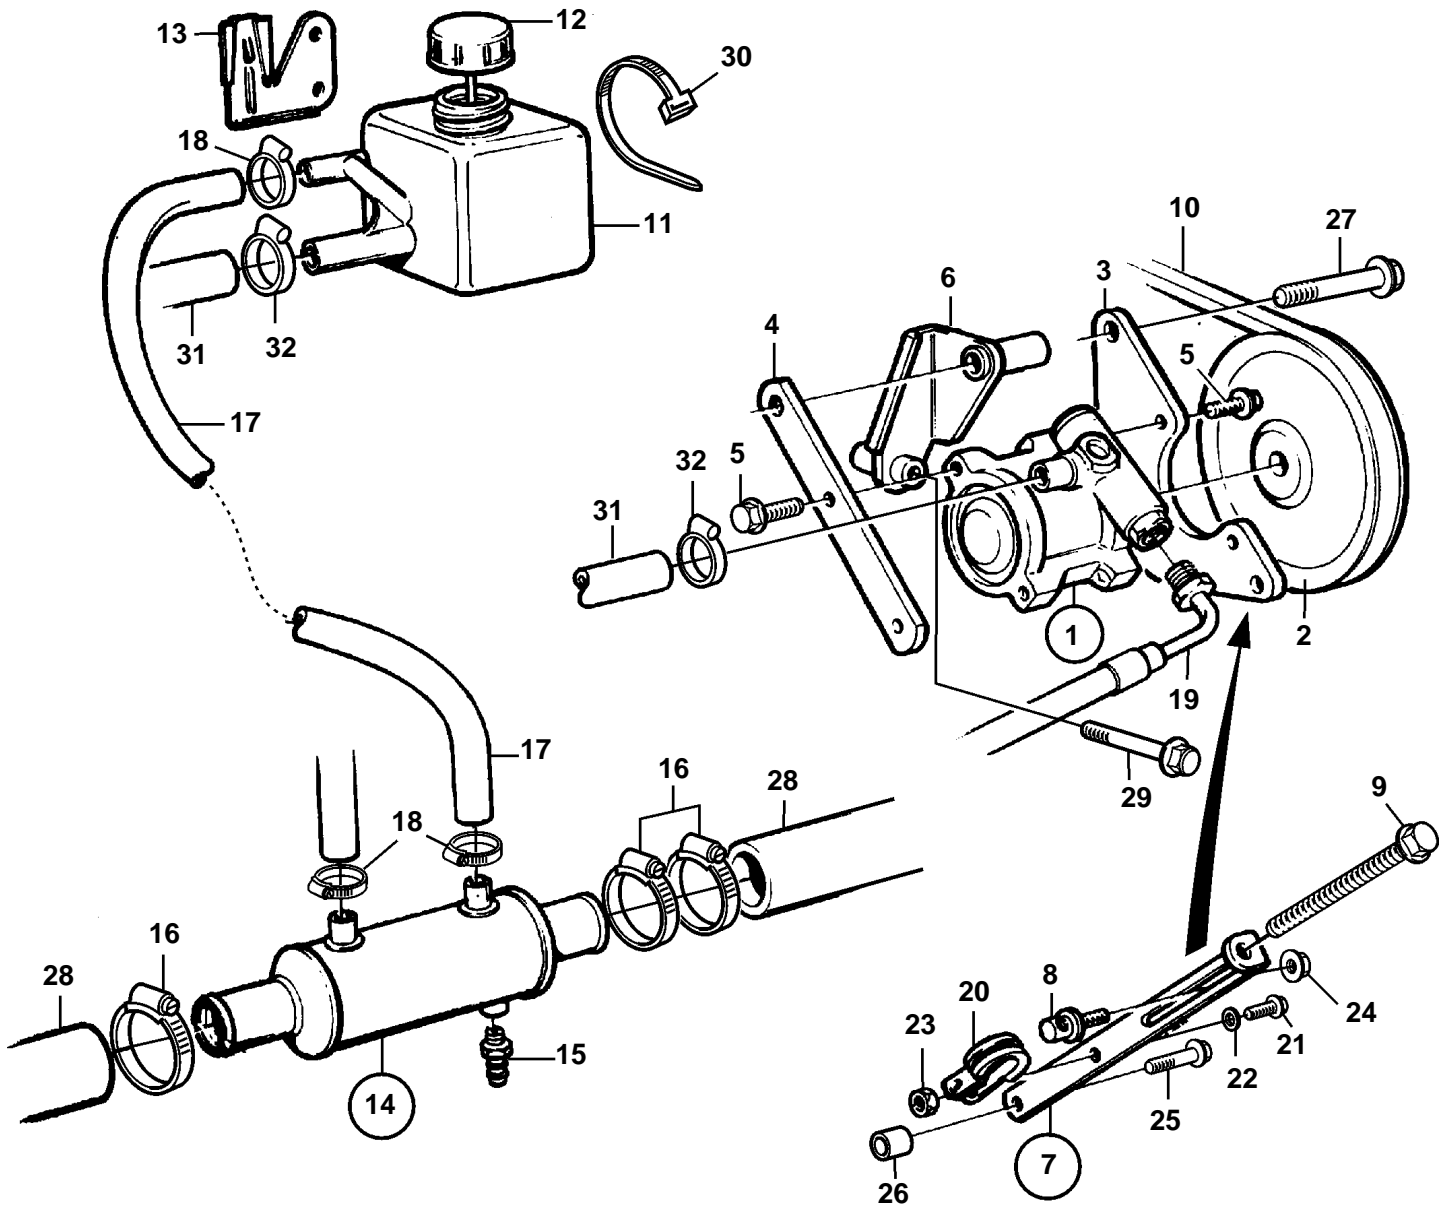

TAMD42WJ-A

15781

TAMD42WJ-A

REF	PART NO.	QTY	DESCRIPTION	NOTES
1	1359649	1	Power steering pump Comps. not spec.	
2	1378156	1	Pulley	
3	860682	1	Bracket	
4	860683	1	Bracket	
5		5	Screw	
6	861659	1	Bracket	(860681)
7	861664	1	Tensioner	(860693)
8	1336961	1	· Screw	FOR 1336962
	861666	1	· Lock screw	FOR 977820
9	1336962	1	· Adjuster screw	M6, EARLY TYPE
	977820	1	· Screw	M8, LATE TYPE
10	973487	1	V-belt	
11	6819752	1	Reservoir	
12	1359625	1	· Cover	EARLY TYPE
13	856768	1	Bracket	
14	858541	1	Radiator	
15	949918	1	· Drain cock	
16	961669	3	Hose clamp	
17		X	Hose	
18		3	Hose clamp	
19		1	Hose	
20	952640	1	Clamp	
21	946544	1	Flange screw	
22	955893	1	Washer	
23	949278	1	Lock nut	
24	945408	1	Flange nut	
25	965182	1	Flange screw	
26	191172	1	Washer	
27	947790	1	Flange screw	
28	861738	1	Hose	LP4967
29	946473	1	Flange screw	
30	948211	X	Strip clamp	
31	941995	X	Rubber hose	
32		2	Hose clamp	